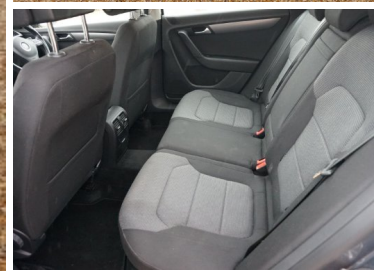

SouthDownsCarSales

THE SOUTH'S PREMIER USED CAR CENTRE

2013(63) Volkswagen Passat 1.6 TDI Bluemotion Tech...

£8,750

Engine: Diesel
Body: Estate
Gearbox: Manual
Capacity: 1598cc
Colour: Grey
Mileage: 56,000
CO²: 116g/km
MPG: 64.2mpg
Top Speed: 120mph
BHP: 103bhp
Insurance Grp: 16E

South Downs Car Sales Ltd
Morehouse Farm Business
Centre
Ditchling Road
Haywards Heath
West Sussex, RH17 7RE

FULL SERVICE HISTORY
ANALOGUE CLOCK

CRUISE CONTROL + FATIGUE
DETECTION SYSTEM
EXTERIOR TEMPERATURE GAUGE
WITH FROST ALARM

LOW WASHER FLUID WARNING
LIGHT
PRESS AND DRIVE KEY

SERVICE INTERVAL INDICATOR

WARNING BUZZER AND LIGHT
FOR FRONT SEATBELTS
UNFASTENED

AUTO DIMMING REAR VIEW
MIRROR

BODY COLOUR BUMPERS
BODY COLOUR DOOR MIRRORS
WITH INTEGRAL INDICATORS

CHROME SIDE WINDOW
SURROUNDS

17" ALLOYS

BLUETOOTH HANDS FREE
TELEPHONE CONNECTION

DOOR/BOOT OPEN WARNING
LIGHT

FLAT TYRE INDICATOR

FRONT AND REAR PARKING
SENSORS

MULTIFUNCTION COMPUTER -
HIGHLINE

REMOTE FUEL FLAP AND
BOOTLID/TAILGATE RELEASE

SPEED SENSITIVE POWER
STEERING

MDI WITH USB/IPOD
CONNECTION CABLES

MULTIMEDIA SOCKET FOR
EXTERNAL AUDIO SOURCE

AUTOMATIC COMING/LEAVING
HOME LIGHTING FUNCTION

BODY COLOUR DOOR HANDLES

CHROME LOUVRES IN GRILLE

CHROME PLATED SIDE BUMP
STRIPS AND REAR STRIP

CHROME SURROUND FOR AIR
INTAKE

Call:01273 846884 | www.southdownscarsales.co.uk