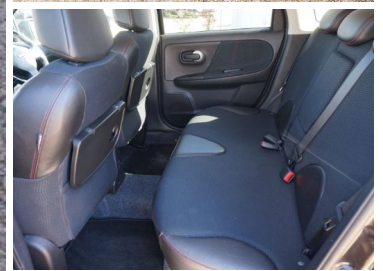

SouthDownsCarSales

THE SOUTH'S PREMIER USED CAR CENTRE

2011(61) Nissan Note 1.6 Tekna 5dr Auto

£5,495

Engine: Petrol
Body: MPV
Gearbox: Automatic
Capacity: 1598cc
Colour: Black
Mileage: 46,000
CO²: 159g/km
MPG: 41.5mpg
Top Speed: 108mph
BHP: 109bhp
Insurance Grp: 15E

South Downs Car Sales Ltd

Morehouse Farm Business Centre
Ditchling Road
Haywards Heath
West Sussex, RH17 7RE

16" ALLOYS

CRUISE CONTROL + SPEED LIMITER

ELECTRIC SPEED SENSITIVE POWER STEERING

NISSAN CONNECT SAT NAV SYSTEM

SILVER SURROUND COMBIMETER

STEERING WHEEL MOUNTED CONTROLS

AUTOMATIC RAIN SENSING WIPERS

BODY COLOUR DOOR MIRRORS

ELECTRIC FRONT WINDOWS
ELECTRIC/HEATED/FOLDING DOOR MIRRORS

HEADLAMP LEVELLING

REAR PRIVACY GLASS
SILVER DOOR HANDLES

BLUETOOTH PHONE INTEGRATION SYSTEM

DIGITAL CLOCK

DIGITAL TRIP METER

HEADLAMP ON REMINDER

INTEGRATED DRIVING COMPUTER

REAR PARKING SENSOR

SERVICE INTERVAL INDICATOR

6 SPEAKERS

DANCE 2 DIN RADIO WITH CD + MP3

USB CONNECTION

AUTO LIGHTING

BODY COLOUR BUMPERS

BODY COLOUR DOOR HANDLES

BODY COLOUR SIDE MOULDINGS

ELECTRIC REAR WINDOWS

FRIENDLY LIGHTING SYSTEM

FRONT FOG LAMPS

HIGH GLOSS BLACK FRONT GRILLE

REAR WIPER

TWO SPEED WIPER WITH

Call:01273 846884 | www.southdownscarsales.co.uk