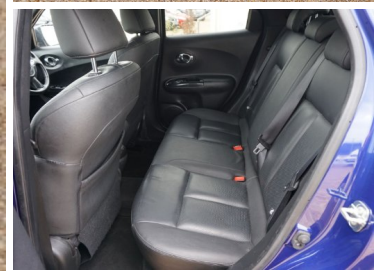

SouthDownsCarSales

THE SOUTH'S PREMIER USED CAR CENTRE

2017(17) Nissan Juke 1.6 Tekna 5dr Xtronic Automat...

SOLD

Engine: Petrol
Body: Hatchback
Gearbox: Automatic
Capacity: 1598cc
Colour: Blue
Mileage: 35,100
CO²: 139g/km
MPG: 44.8mpg
Top Speed: 106mph
BHP: 115bhp
Insurance Grp: 10E

South Downs Car Sales Ltd
 Morehouse Farm Business
 Centre
 Ditchling Road
 Haywards Heath
 West Sussex, RH17 7RE

17" ALLOYS	AROUND VIEW MONITOR
BLIND SPOT MONITORING	BLUETOOTH SYSTEM
COLOUR REAR VIEW CAMERA	CRUISE CONTROL + SPEED LIMITER
DUSK SENSOR	ELECTRIC SPEED SENSITIVE POWER STEERING
LANE DEPARTURE WARNING SYSTEM	MOVING OBJECT DETECTION
PUSH BUTTON STARTER	NISSAN CONNECT SAT NAV SYSTEM
TRIP COMPUTER	SERVICE INTERVAL INDICATOR
AUX INPUT	6 SPEAKERS
STEERING WHEEL MOUNTED AUDIO CONTROLS	DAB DIGITAL RADIO
USB PORT	STEREO RADIO/CD PLAYER AND MP3 FACILITY
AUTOMATIC HEADLIGHTS	2 SPEED WIPERS+VARIABLE INTERMITTENT WIPE
BODY COLOUR DOOR HANDLES	BODY COLOUR BUMPERS
ELECTRIC FOLDING DOOR MIRRORS	ELECTRIC DOOR MIRRORS
FRONT FOG LAMPS	ELECTRIC FRONT/REAR WINDOWS
LED DAYTIME RUNNING LIGHTS	HEATED DOOR MIRRORS
RAIN SENSOR	PRIVACY GLASS
12V SOCKET	REAR WIPER
CLIMATE CONTROL	60/40 SPLIT FOLDING REAR SEAT CENTRE ARMREST