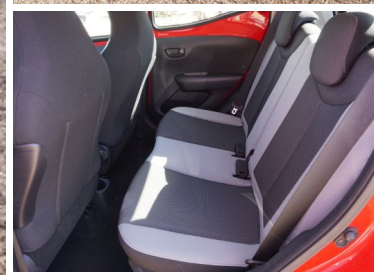

SouthDownsCarSales

THE SOUTH'S PREMIER USED CAR CENTRE

2015(15) Toyota Aygo 1.0 VVT-i X-Play 5dr

£5,377

Engine: Petrol
Body: Hatchback
Gearbox: Manual
Capacity: 998cc
Colour: Red
Mileage: 34,200
CO²: 95g/km
MPG: 68.9mpg
Top Speed: 99mph
BHP: 68bhp
Insurance Grp: 7E

South Downs Car Sales Ltd
Morehouse Farm Business
Centre
Ditchling Road
Haywards Heath
West Sussex, RH17 7RE

FULL SERVICE HISTORY	15" STEEL
BLUETOOTH SYSTEM	DIGITAL CLOCK
FUEL INDICATOR WITH LOW LEVEL WARNING	LIGHTS ON WARNING
SPEED SENSITIVE POWER STEERING	SPEED LIMITER
AUXILIARY INPUT SOCKET	TACHOMETER
USB CONNECTION	4 SPEAKERS
BODY COLOUR BUMPERS	STEREO RADIO
BODY COLOUR DOOR MIRRORS	2 SPEED WIPERS/VARIABLE INTERMITTENT/MIST FUNCTION
ELECTRIC FRONT WINDOWS	BODY COLOUR DOOR HANDLES
HEADLAMP LEVELLING	ELECTRIC ADJUSTABLE DOOR MIRRORS
HEATED REAR WINDSCREEN	GREEN TINTED GLASS
REAR SPOILER	HEATED DOOR MIRRORS
ROOF MOUNTED AERIAL	LED DAYTIME RUNNING LIGHTS
50/50 SPLIT FOLDING REAR SEAT	REAR WIPER
AIR RECIRCULATION SYSTEM	12V ACCESSORY SOCKET
DRIVER AND PASSENGER SUNVISORS	AIR CONDITIONING
DRIVER/PASSENGER SEAT RECLINE/SLIDE ADJUST	CENTRE CONSOLE STORAGE
FABRIC UPHOLSTERY	DRIVER'S SEAT HEIGHT ADJUSTER
FRONT MAP READING LIGHTS	DRIVER/PASSENGER VANITY MIRRORS WITH COVERS
	FRONT CUPHOLDER
	CLOSET

Call:01273 846884 | www.southdownscarsales.co.uk