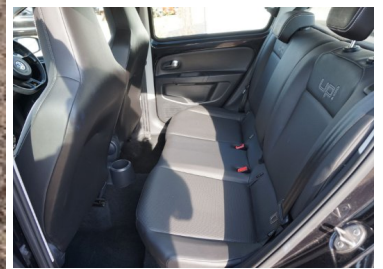

SouthDownsCarSales

THE SOUTH'S PREMIER USED CAR CENTRE

2013(63) Volkswagen Up 1.0 BlueMotion Tech High Up...

SOLD

Engine: Petrol
Body: Hatchback
Gearbox: Manual
Capacity: 999cc
Colour: Black
Mileage: 36,529
CO²: 98g/km
MPG: 67.3mpg
Top Speed: 106mph
BHP: 74bhp
Insurance Grp: 2E