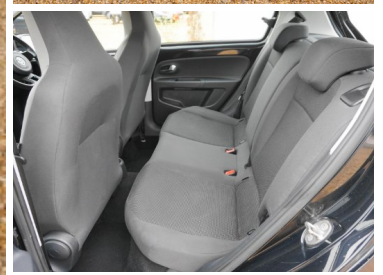

SouthDownsCarSales

THE SOUTH'S PREMIER USED CAR CENTRE

2016(65) Volkswagen Up 1.0 High Up 5dr

£6,195

Engine: Petrol
Body: Hatchback
Gearbox: Manual
Capacity: 999cc
Colour: Black
Mileage: 41,100
CO²: 106g/km
MPG: 61.4mpg
Top Speed: 106mph
BHP: 74bhp
Insurance Grp: 3E

South Downs Car Sales Ltd

Morehouse Farm Business Centre
 Ditchling Road
 Haywards Heath
 West Sussex, RH17 7RE

FULL SERVICE HISTORY	15" ALLOYS
'LIGHTS ON' REMAINDER WARNING BUZZER	REV COUNTER
SPEED SENSITIVE POWER STEERING	SERVICE INTERVAL INDICATOR
BODY COLOURED BUMPERS	DAB DIGITAL RADIO MODULE
CHROME HEADLIGHT SURROUND	BODY COLOUR DOOR HANDLES
ELECTRIC FRONT WINDOWS	BODY COLOURED DOOR MIRRORS
FRONT WASH/WIPE WITH INTERVAL DELAY	DAYTIME RUNNING LIGHTS
HEATED REAR WINDOW	ELECTRIC ADJUSTABLE HEATED DOOR MIRRORS
RANGE ADJUSTABLE HEADLIGHTS	FRONT FOG LAMPS
12V ACCESSORY POWER POINT IN CENTRE CONSOLE	GREEN TINTED HEAT INSULATING GLASS
60/40 SPLIT FOLDING REAR SEAT	PARKING LIGHTS
CHROME INTERIOR DOOR HANDLES	REAR WINDSCREEN WASHER AND WIPER WITH INTERVAL DELAY
	2 CUPHOLDERS
	3 SPOKE LEATHER STEERING WHEEL/GEARNOB + HANDBRAKE GRIP
	AIR CONDITIONING
	CHROME EFFECT HANDBRAKE BUTTON
	DELAY COURTESY LIGHT FUNCTION