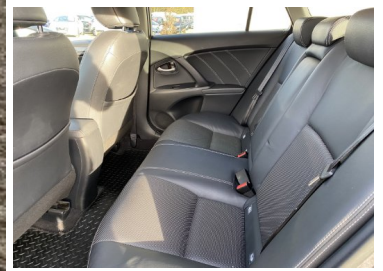

SouthDownsCarSales

THE SOUTH'S PREMIER USED CAR CENTRE

2015(65) Toyota Avensis 2.0D Business Edition Plus...

£9,295

Engine: Diesel
Body: Estate
Gearbox: Manual
Capacity: 1995cc
Colour: Grey
Mileage: 51,500
CO²: 120g/km
MPG: 61.4mpg
Top Speed: 124mph
BHP: 141bhp
Insurance Grp: 16E

South Downs Car Sales Ltd
Morehouse Farm Business Centre
Ditchling Road
Haywards Heath
West Sussex, RH17 7RE

17" ALLOYS
BLUETOOTH SYSTEM
DUSK AND RAIN SENSORS
LANE DEPARTURE WARNING SYSTEM
POWER STEERING
TOUCH 2 MULTIMEDIA SYSTEM WITH GO NAVIGATION
6 SPEAKERS
DAB DIGITAL RADIO
AUTOMATIC HEADLAMP LEVELLING
BODY COLOUR DOOR MIRRORS
ELECTRIC DOOR MIRRORS
ELECTRIC FRONT WINDOWS
ELECTROCHROME REAR VIEW MIRROR
LED DAYTIME RUNNING LIGHTS
LED REAR LIGHTS
REAR WIPER
60/40 SPLIT REAR SEATS
CENTRE REAR ARMREST WITH THROUGH LOAD FACILITY

8" COLOUR DISPLAY SCREEN
CRUISE CONTROL
FORWARD COLLISION WARNING
MULTIFUNCTION COLOUR DISPLAY
REVERSING CAMERA
TRAFFIC SIGN RECOGNITION
TRIP COMPUTER
AUX-IN SOCKET
AUTO HIGH BEAM
BODY COLOUR BUMPERS
BODY COLOUR DOOR HANDLES
CORNERING FRONT FOG LIGHTS
ELECTRIC FOLDING DOOR MIRRORS
ELECTRIC REAR WINDOWS
FRONT INTERMITTENT WIPERS
HEATED DOOR MIRRORS
LED HEADLIGHTS
PRIVACY GLASS
5 HEIGHT ADJUSTABLE HEADRESTS
AUTOMATIC AIR CONDITIONING
CENTRE ARMREST

Call:01273 846884 | www.southdownscarsales.co.uk