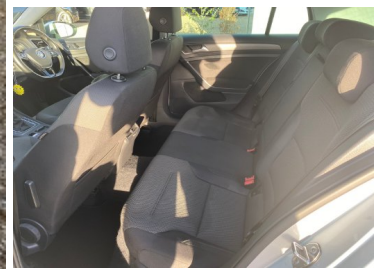

SouthDownsCarSales

THE SOUTH'S PREMIER USED CAR CENTRE

2013(63) Volkswagen Golf 1.4 TSI SE 5dr DSG

£7,695

Engine: Petrol
Body: Hatchback
Gearbox: Semi-Automatic
Capacity: 1395cc
Colour: Silver
Mileage: 94,400
CO²: 116g/km
MPG: 56.5mpg
Top Speed: 126mph
BHP: 121bhp
Insurance Grp: 13E

South Downs Car Sales Ltd

Morehouse Farm Business Centre
 Ditchling Road
 Haywards Heath
 West Sussex, RH17 7RE

FULL SERVICE HISTORY	16" ALLOYS
'LIGHTS ON' REMAINDER WARNING BUZZER	AUTOMATIC DISTANCE CONTROL WITH FRONT ASSIST
BLUETOOTH TELEPHONE PREPARATION	BRAKE PAD WEAR INDICATOR WARNING LIGHT
CRUISE CONTROL + SPEED LIMITER	DRIVER ALERT SYSTEM
	EXTERIOR TEMPERATURE GAUGE
FLAT TYRE INDICATOR	INSTRUMENT CLUSTER IN WHITE
MULTIFUNCTION COMPUTER	PAS - SPEED RELATED
REV COUNTER	TFT DISPLAY SCREEN
TRIP AND SERVICE INTERVAL DISPLAY	WARNING BUZZER AND LIGHT FOR FRONT SEATBELTS UNFASTENED
CD/MP3/WMA, USB AND SD CARD READER, AUX-IN	DAB DIGITAL RADIO
	MDI WITH USB/IPOD CONNECTION CABLES
AUTO DIMMING REAR VIEW MIRROR	AUTOMATIC COMING/LEAVING HOME LIGHTING FUNCTION
AUTOMATIC HEADLIGHTS	BLACK FRONT AIR INTAKE AND RADIATOR GRILLES
BODY COLOUR BUMPERS	BODY COLOUR DOOR HANDLES
BODY COLOUR DOOR MIRRORS WITH INTEGRAL INDICATORS	CHROME LOUVRES IN GRILLE
DUSK SENSOR + AUTO DIMMING	DAYTIME RUNNING LIGHTS
	ELECTRIC FRONT WINDSHIELD