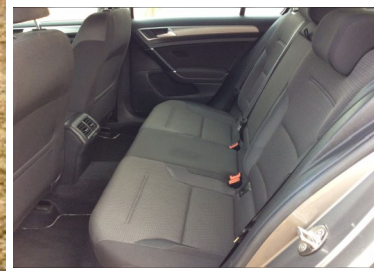

# SouthDownsCarSales

THE SOUTH'S PREMIER USED CAR CENTRE

2016(16) Volkswagen Golf 1.4 TSI 125 Match Edition...

£12,249

**Engine:** Petrol  
**Body:** Hatchback  
**Gearbox:** Manual  
**Capacity:** 1395cc  
**Colour:** Grey  
**Mileage:** 17,500  
**CO<sup>2</sup>:** 120g/km  
**MPG:** 54.3mpg  
**Top Speed:** 127mph  
**BHP:** 123bhp  
**Insurance Grp:** 15E