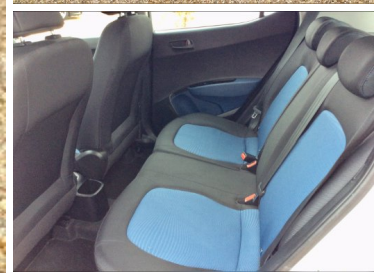

SouthDownsCarSales

THE SOUTH'S PREMIER USED CAR CENTRE

2014(64) Hyundai i10 1.0 SE 5dr

£4,695

Engine: Petrol
Body: Hatchback
Gearbox: Manual
Capacity: 998cc
Colour: Silver
Mileage: 45,500
CO²: 108g/km
MPG: 60.1mpg
Top Speed: 96mph
BHP: 65bhp
Insurance Grp: 1A