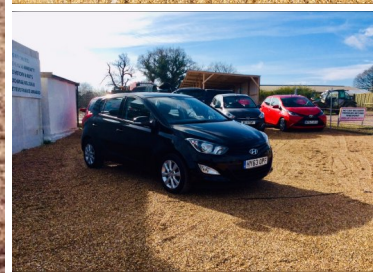

# SouthDownsCarSales

THE SOUTH'S PREMIER USED CAR CENTRE

2013(63) Hyundai i20 1.2 Active 5dr

£5,495

**Engine:** Petrol  
**Body:** Hatchback  
**Gearbox:** Manual  
**Capacity:** 1248cc  
**Colour:** Black  
**Mileage:** 46,000  
**CO<sup>2</sup>:** 114g/km  
**MPG:** 57.6mpg  
**Top Speed:** 104mph  
**BHP:** 83bhp  
**Insurance Grp:** 5E

**South Downs Car Sales Ltd**

Morehouse Farm Business Centre  
 Ditchling Road  
 Haywards Heath  
 West Sussex, RH17 7RE

15" ALLOYS

POWER STEERING  
 SERVICE INTERVAL INDICATOR  
 6 SPEAKERS  
 RDS STEREO RADIO/MP3/WMA WITH SINGLE CD  
 USB/IPOD CABLE