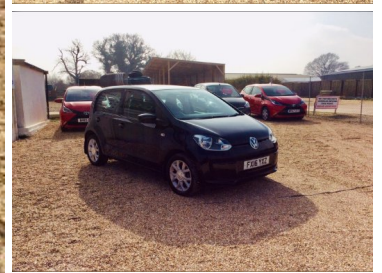

# SouthDownsCarSales

THE SOUTH'S PREMIER USED CAR CENTRE

2016(16) Volkswagen Up 1.0 Move Up 5dr

£5,995

**Engine:** Petrol  
**Body:** Hatchback  
**Gearbox:** Manual  
**Capacity:** 999cc  
**Colour:** Black  
**Mileage:** 23,500  
**CO<sup>2</sup>:** 105g/km  
**MPG:** 62.8mpg  
**Top Speed:** 99mph  
**BHP:** 59bhp  
**Insurance Grp:** 1E

**South Downs Car Sales Ltd**

Morehouse Farm Business Centre  
 Ditchling Road  
 Haywards Heath  
 West Sussex, RH17 7RE

14" STEEL	'LIGHTS ON' REMINDER WARNING BUZZER
REV COUNTER	SERVICE INTERVAL INDICATOR
SPEED SENSITIVE POWER STEERING	DAB DIGITAL RADIO MODULE
BODY COLOURED BUMPERS	BODY COLOUR DOOR HANDLES
CHROME HEADLIGHT SURROUND	BODY COLOURED DOOR MIRRORS
FRONT WASH/WIPE WITH INTERVAL DELAY	DAYTIME RUNNING LIGHTS
HEATED REAR WINDOW	ELECTRIC FRONT WINDOWS
RANGE ADJUSTABLE HEADLIGHTS	GREEN TINTED HEAT INSULATING GLASS
12V ACCESSORY POWER POINT IN CENTRE CONSOLE	PARKING LIGHTS
AIR CONDITIONING	REAR WINDSCREEN WASHER AND WIPER WITH INTERVAL DELAY
DELAY COURTESY LIGHT FUNCTION	2 CUPHOLDERS
HEAD RESTRAINTS	60/40 SPLIT FOLDING REAR SEAT
HEIGHT ADJUSTABLE REAR HEAD RESTRAINTS	CHROME INTERIOR DOOR HANDLES
	DRIVER SEAT HEIGHT ADJUST
	DRIVER'S SUNVISOR WITH TICKET HOLDER
	GLOVEBOX
	HEIGHT ADJUSTABLE STEERING