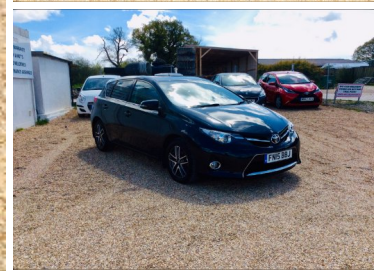

SouthDownsCarSales

THE SOUTH'S PREMIER USED CAR CENTRE

2015(15) Toyota Auris 1.6 V-Matic Icon+ 5dr

£7,495

Engine: Petrol
Body: Hatchback
Gearbox: Manual
Capacity: 1598cc
Colour: Grey
Mileage: 35,300
CO²: 138g/km
MPG: 47.9mpg
Top Speed: 124mph
BHP: 130bhp
Insurance Grp: 16E