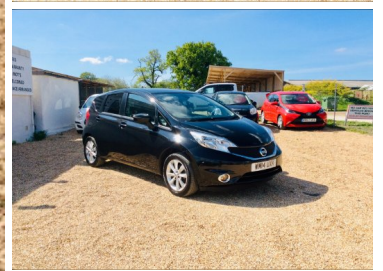

SouthDownsCarSales

THE SOUTH'S PREMIER USED CAR CENTRE

2014(14) Nissan Note 1.2 DiG-S Tekna 5dr

£7,195

Engine: Petrol
Body: MPV
Gearbox: Manual
Capacity: 1198cc
Colour: Black
Mileage: 8,000
CO²: 99g/km
MPG: 65.7mpg
Top Speed: 113mph
BHP: 97bhp
Insurance Grp: 10E

South Downs Car Sales Ltd

Morehouse Farm Business Centre
 Ditchling Road
 Haywards Heath
 West Sussex, RH17 7RE

16" ALLOYS	AROUND VIEW MONITOR
BLUETOOTH PHONE INTEGRATION SYSTEM	CRUISE CONTROL + SPEED LIMITER
DIGITAL CLOCK	DIGITAL TRIP METER
LOW NAVIGATION SYSTEM	POWER STEERING
REVERSE PARKING AID	SERVICE INTERVAL INDICATOR
TRIP COMPUTER	6 SPEAKERS
AUXILIARY SOCKET FOR EXTERNAL MP3 PLAYER	RADIO/CD
AUTOMATIC FRONT WIPERS	USB CONNECTION
BODY COLOUR BUMPERS	AUTOMATIC HEADLIGHTS
BODY COLOUR DOOR MIRRORS	BODY COLOUR DOOR HANDLES
ELECTRIC FRONT WINDOWS	DAYTIME RUNNING LIGHTS
FRONT FOG LAMPS	ELECTRIC REAR WINDOWS
HEATED DOOR MIRRORS	HEADLAMP LEVELLING
PRIVACY GLASS	HIGH GLOSS BLACK FRONT GRILLE
REAR WIPER	RAIN SENSOR
CENTRE CONSOLE STORAGE	60/40 SPLIT REAR SEATS
DRIVER SEAT HEIGHT ADJUST	CLIMATE CONTROL
FRONT CABIN AND BOOT LAMPS	FLEXIBOARD BOOT STORAGE SYSTEM
FRONT SEATBACK POCKET	FRONT HEADRESTS
ISOFIX CHILD SEAT PREPARATION	FRONT/REAR ARMRESTS
	LEATHER STEERING WHEEL