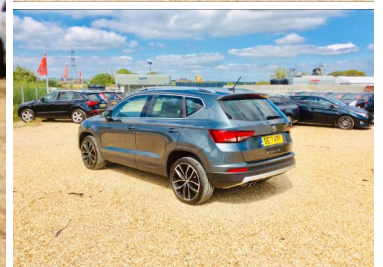

SouthDownsCarSales

THE SOUTH'S PREMIER USED CAR CENTRE

2017(17) SEAT Ateca 1.4 EcoTSI Xcellence 5dr NAV

£18,495

Engine: Petrol
Body: Hatchback
Gearbox: Manual
Capacity: 1395cc
Colour: Grey
Mileage: 40,100
CO²: 123g/km
MPG: 52.3mpg
Top Speed: 125mph
BHP: 148bhp
Insurance Grp: 14E

South Downs Car Sales Ltd

Morehouse Farm Business Centre
 Ditchling Road
 Haywards Heath
 West Sussex, RH17 7RE

18" ALLOYS

DRIVER ALERT SYSTEM
 LOW FUEL WARNING LIGHT
 OUTSIDE TEMPERATURE GAUGE
 REAR VIEW CAMERA
 SEAT DRIVE PROFILE
 TRIP COMPUTER
 XDS ELECTRONIC DIFFERENTIAL LOCK
 ALUMINIUM FRONT DOOR SILLS
 BODY COLOUR BUMPERS
 BODY COLOUR DOOR MIRRORS
 CHROMED CENTRE RADIATOR GRILLE SURROUND
 ELECTRIC FOLDING DOOR MIRRORS
 FRONT AND REAR ELECTRIC WINDOWS
 LED TAIL LIGHTS
 TWIN CHROMED EXHAUST PIPES
 12V POWER POINT FRONT